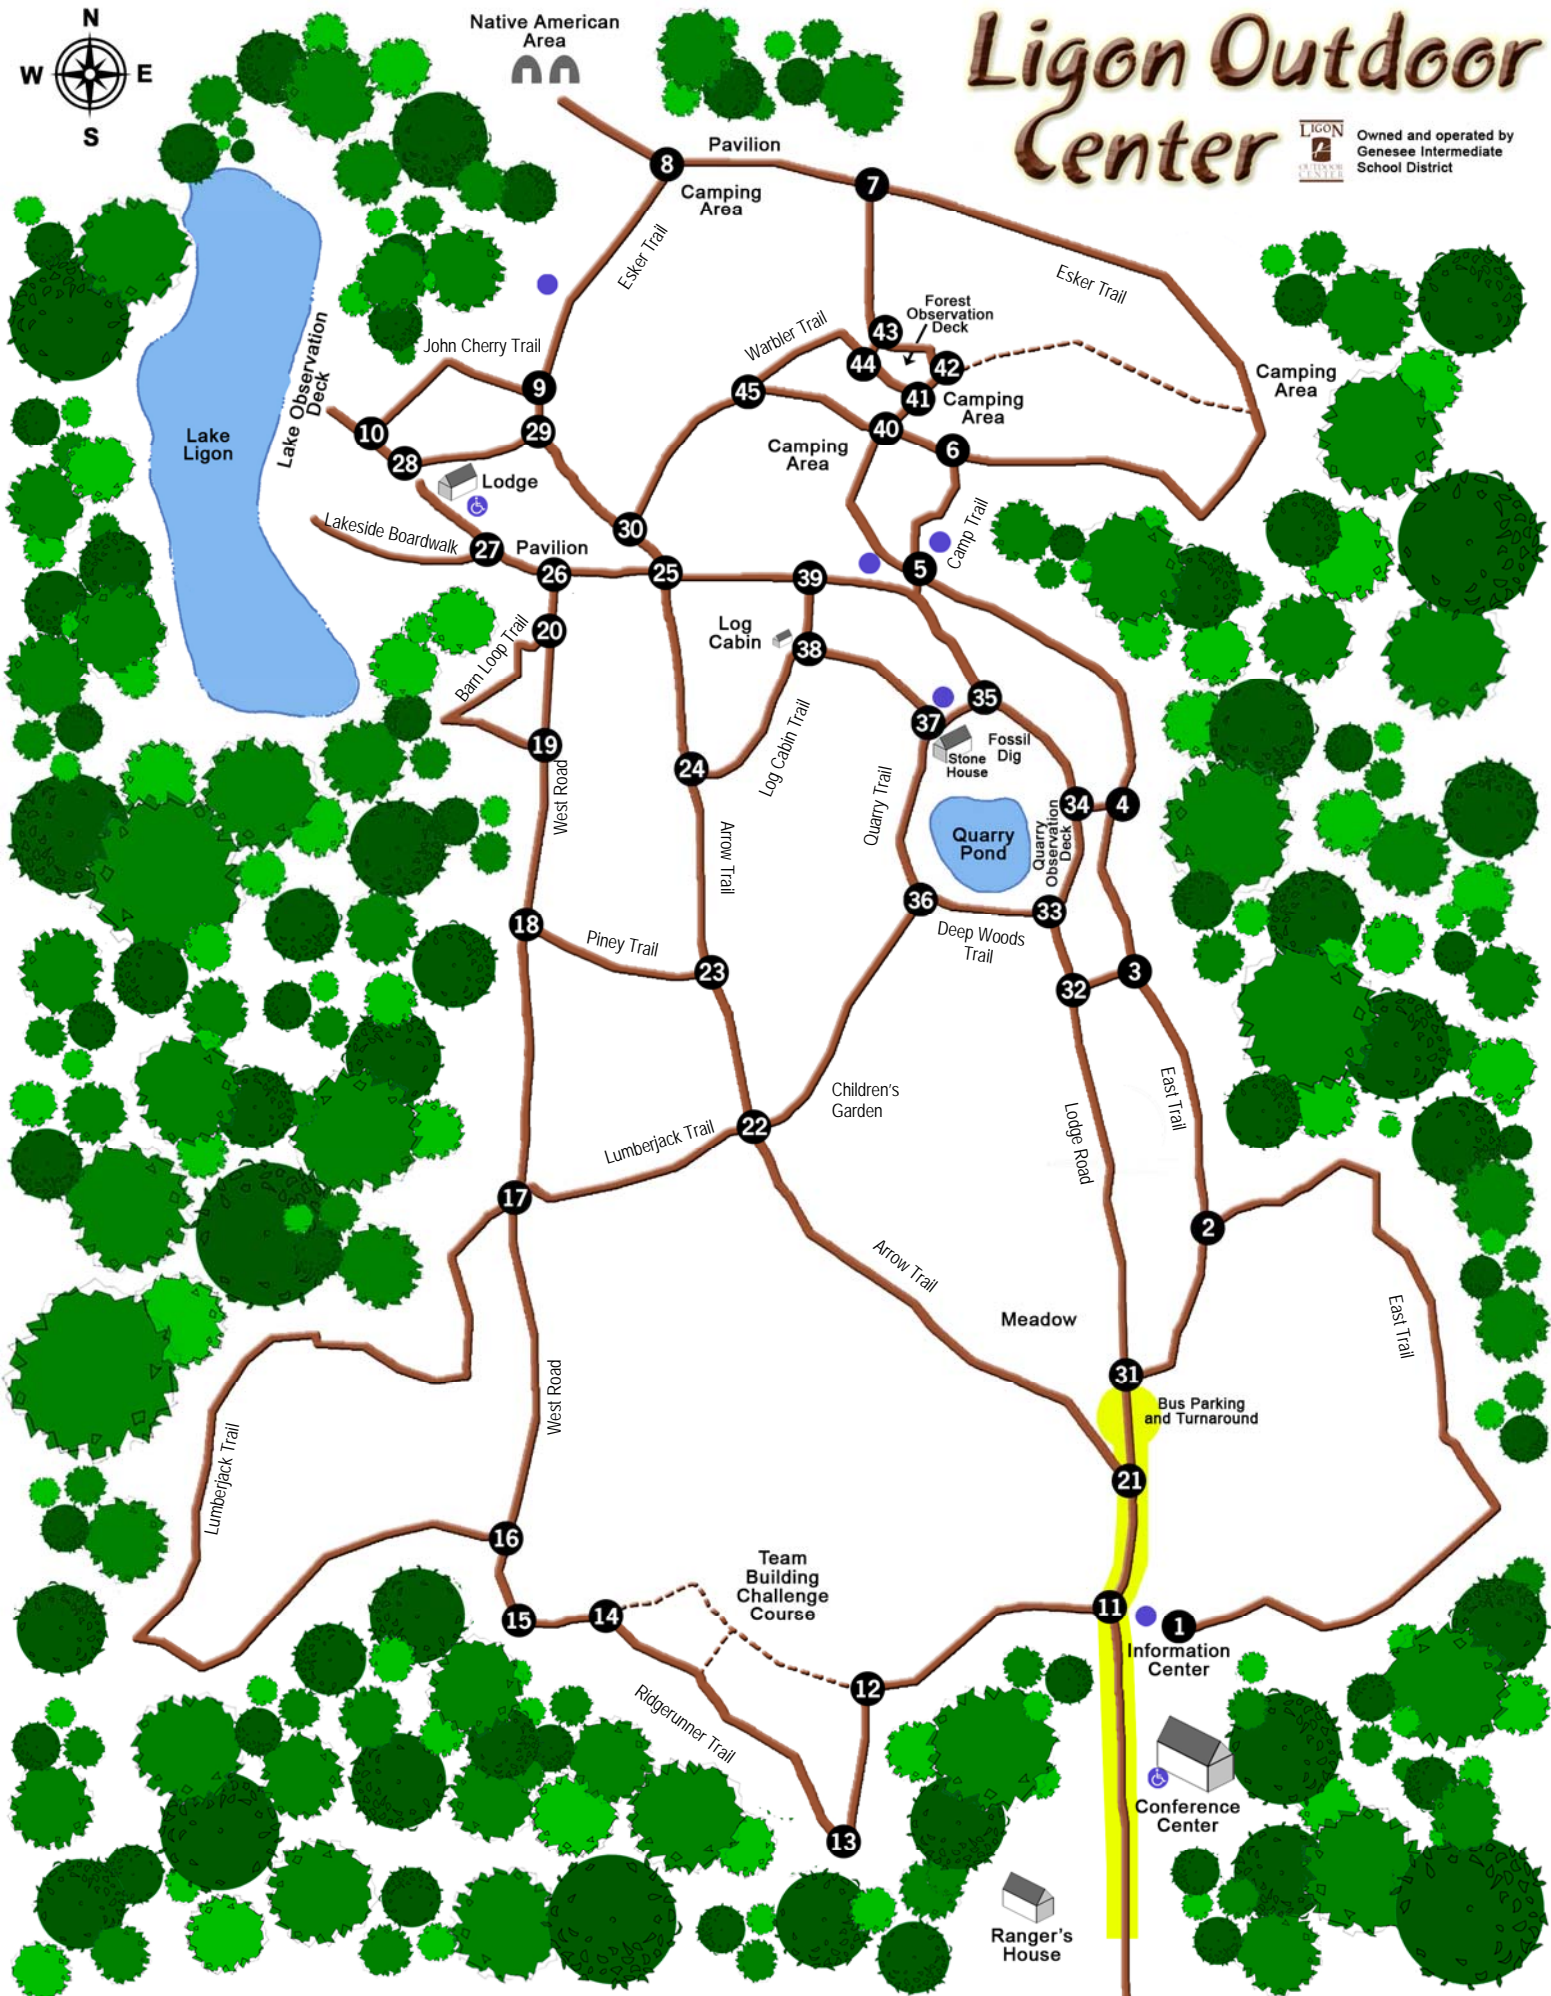

Native American Area

Ligon Outdoor Center

LIGON
Owned and operated by
Genesee Intermediate
School District

● = Restroom
♿ = Handicapped Accessible Restroom
■ = Parking
- - - = Restricted Access

Farrand Road ↑ Entrance to Ligon